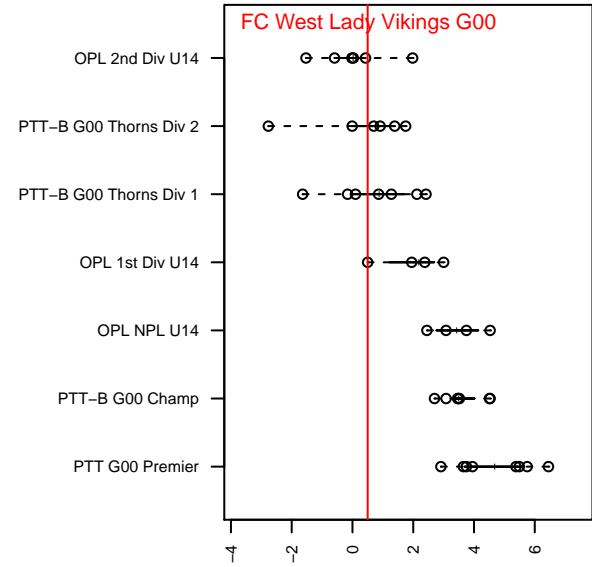

FC West Lady Vikings G00

FC West
 Forest Grove, OR
 G00 total strength=959
 attack=1.8 defense=1.67
 fall league = OPL 1st Div U14
 spr league = Spr OPL Tabor Div U14

alt names used:
 FCW Lady Vikings
 FC West Lady Vikings G00
 FC West Lady Vikings 00
 FC West Lady Vikings 00

Venues played:
 2014 Beaverton Cup GU14 Silver
 2014 Mt Hood Challenge U14
 2014 OPL First Division U14
 2014 Spr OPL Tabor Division U14

FC West Lady Vikings G00
 Dots are actual minus expected GF (blue circles) and GA (red triangles).
 Blue line is smoothed change in attack strength. Red is smoothed change in defense strength.

**attack and defense variance (black dot)
relative to other teams
and top 10 in region**

**attack and defense rating
relative to others at age
and all opponents in last 13 months**

Performance relative to 13 month average